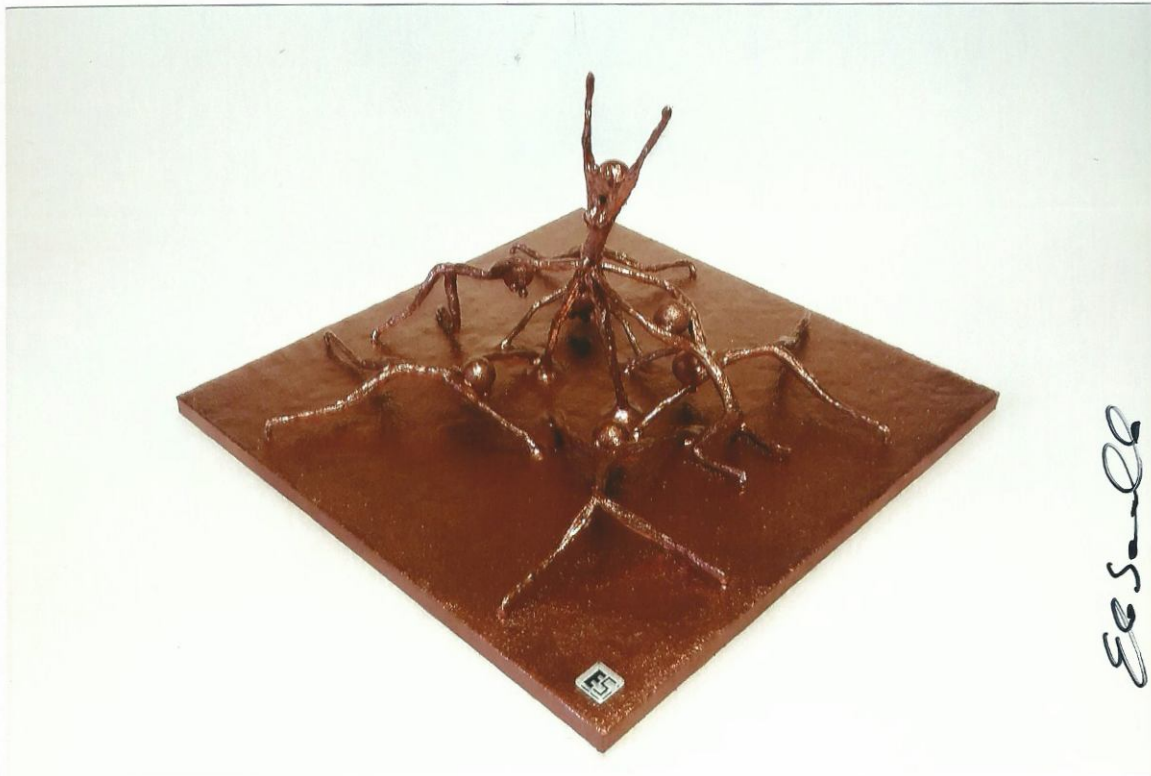

Emilio Sorvillo Artist

LA VITTORIOSA

- Year of origin: 2016
- Total size in cm (side x side x high): 35 x 35 x 20
- Weight: 1600 g
- Shades: Metallic Copper
- Construction technique: steel structure on wood, moulded plastic cover, finishing with grains of sand, painting in acrylic.